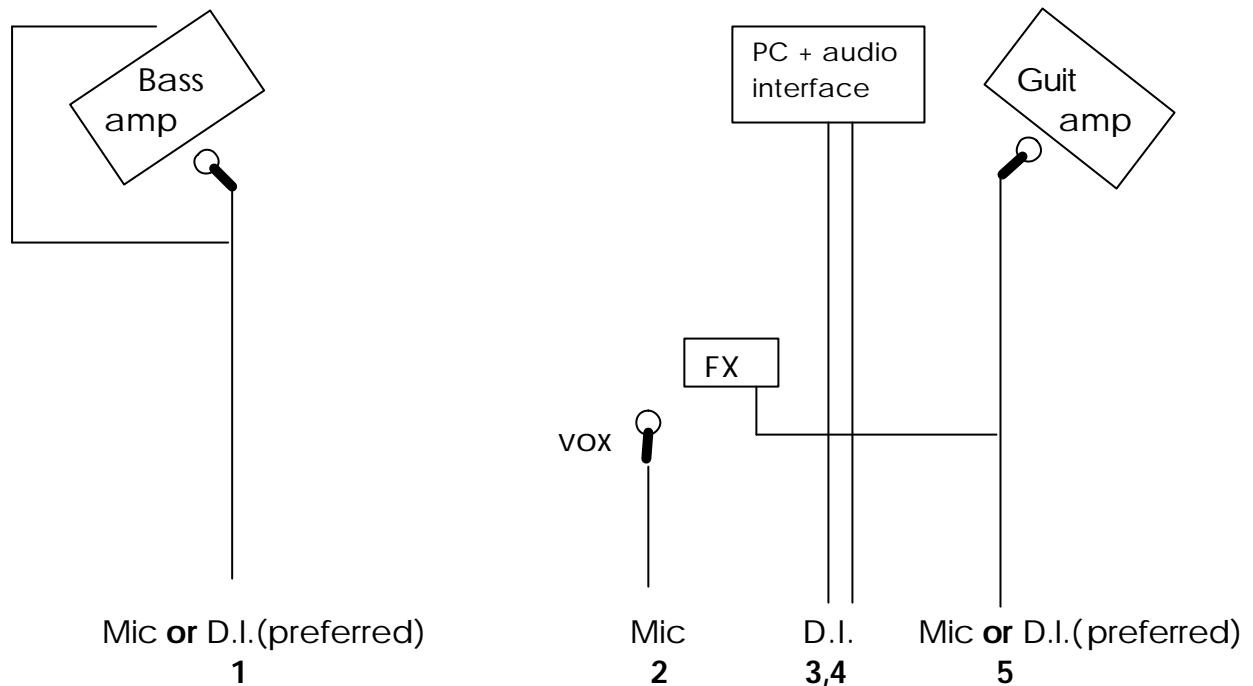

Gringoise stage plan

Line up:

- 1 vox
- 1 guitar
- 1 bass
- 1 pc + audio interface

Need:

- 1 mic vox (n°2)
- 2 D.I. inputs (n°1&5) OR 2 mic instruments
- 2 D.I. inputs L&R (n°3,4)

1 220 V

Backline:

- Bass speaker simulator and amp (if needed)
- Guitar speaker simulator and amp (if needed)
- PC + Audio Interface